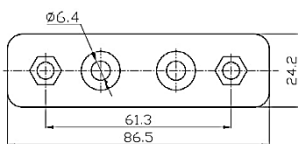

Fuse holder for ANL fuse