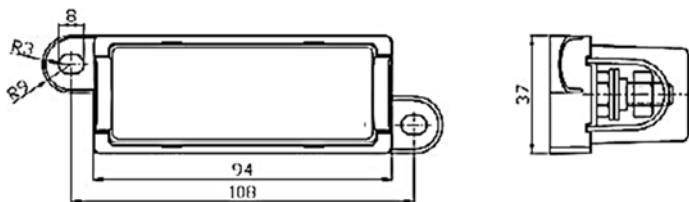

Fuse holder for MEGA fuse