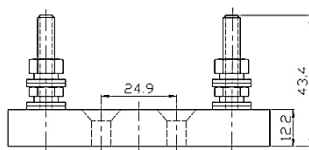

Fuse holder for ANL fuse