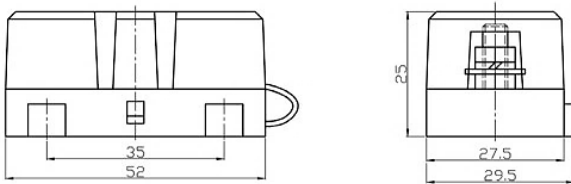

MIDI, MEGA and ANL fuses, and fuse holders

Fuse holder for MIDI fuse